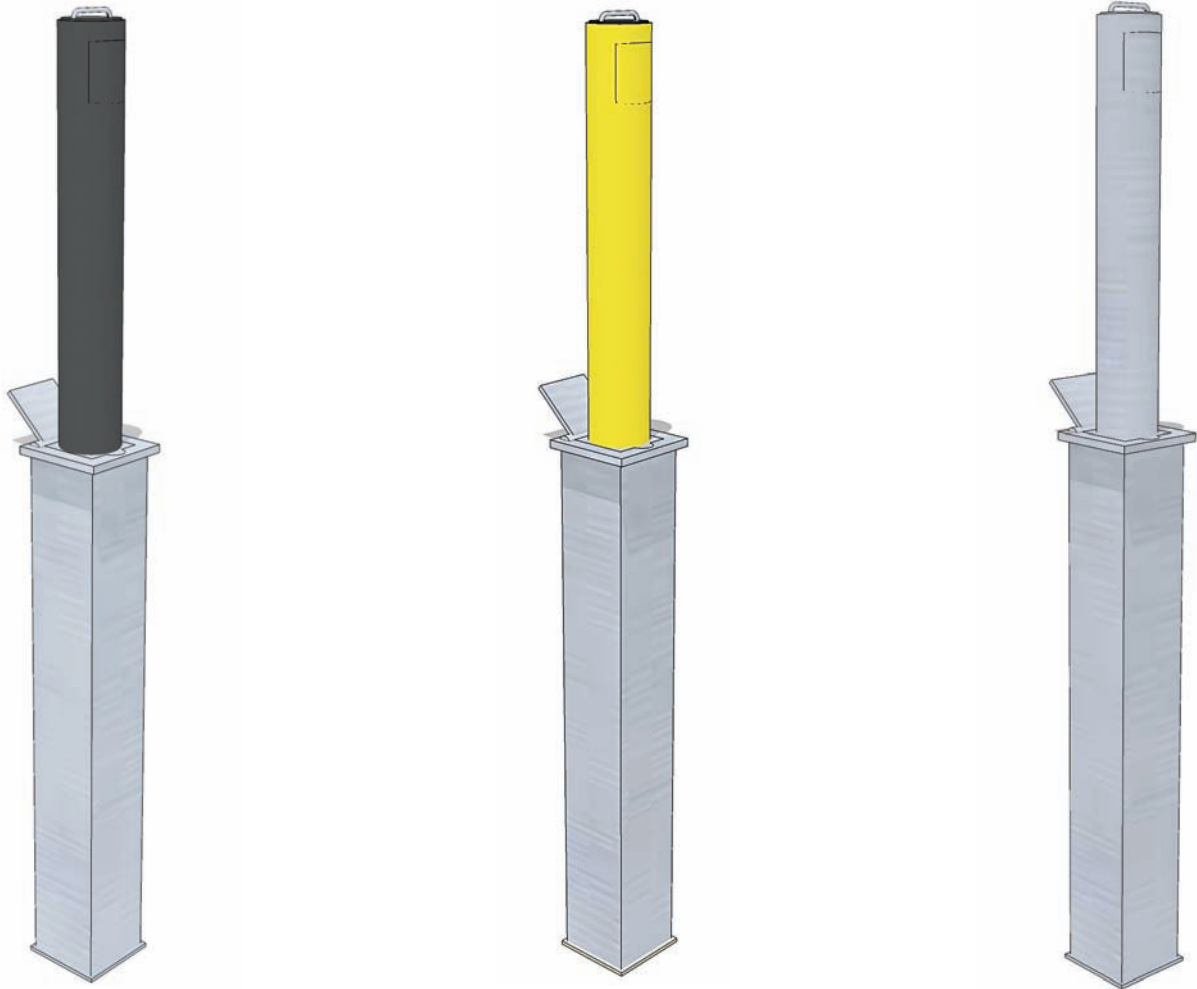

# TELESCOPIC SECURITY BOLLARDS

| Model     | Colour    | Tube Dia. | Reinforced | Above Ground | Below Ground |
|-----------|-----------|-----------|------------|--------------|--------------|
| R8BLACK   | Black     | 90mm      | Yes        | 670mm        | 950mm        |
| R8YELLOW  | Yellow    | 90mm      | Yes        | 670mm        | 950mm        |
| RD4BLACK  | Black     | 90mm      | No         | 500mm        | 700mm        |
| RD4YELLOW | Yellow    | 76mm      | No         | 500mm        | 700mm        |
| RD4SS     | Stainless | 76mm      | No         | 500mm        | 700mm        |

The complete range of Rhino Security Bollards by Marshalls Street Furniture is available through OSA. These are high quality UK products manufactured to a very high standard.