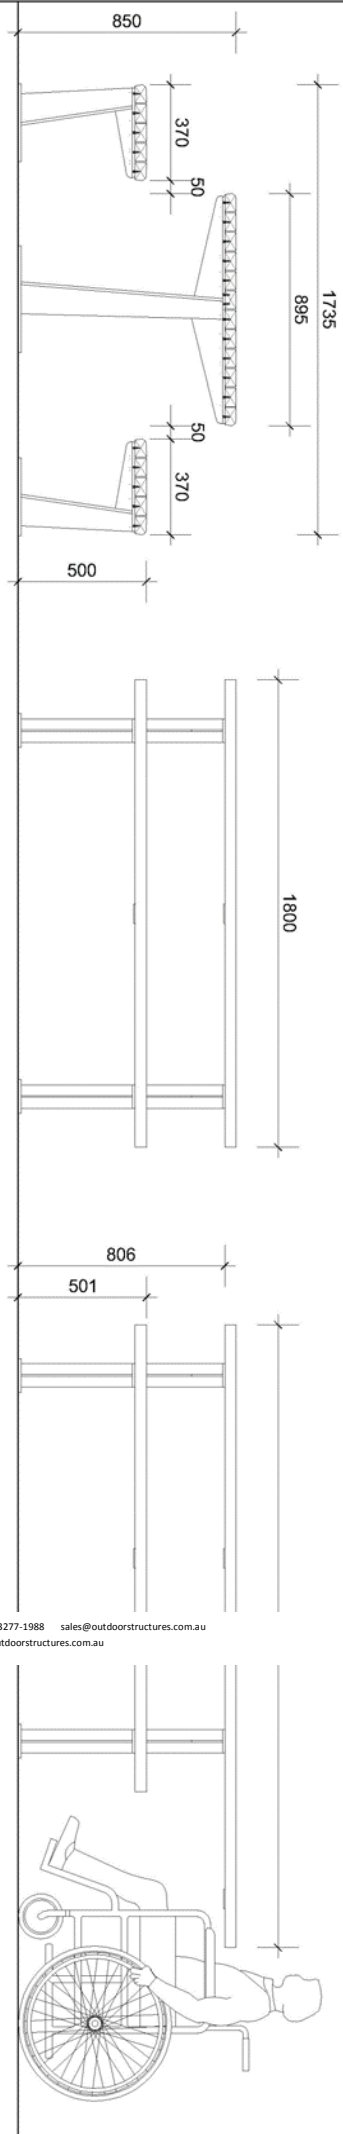

Ph (07) 3277-1988 sales@outdoorstructures.com.au
www.outdoorstructures.com.au