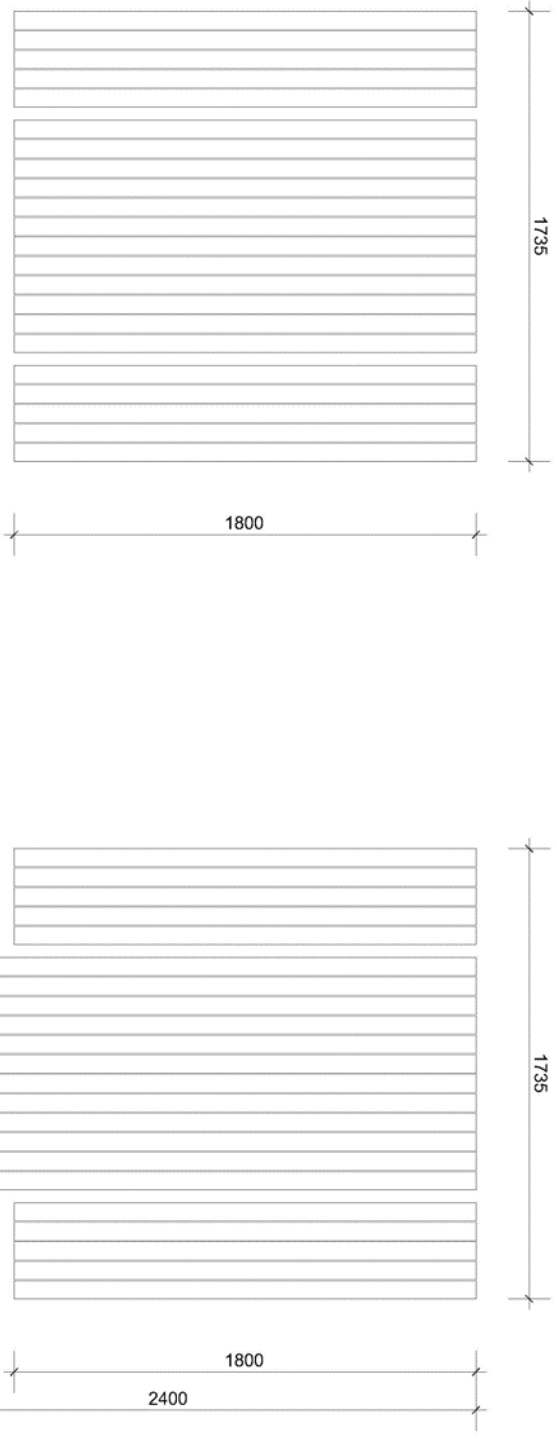

Outdoor Structures Australia
Practical solutions that enhance community group projects

Old College Road, Gordon, Queensland, Australia
PO Box 144, Queensland, Australia
Ph: (07) 5462 4255
Email: info@outdoorstructures.com.au Website: www.outdoorstructures.com.au

Date	Description	Scale	Rev No	Revision No
MARCH 2012	DIMENSIONS AND GENERAL LAYOUT OF FLINDERS BARBECUE TABLE	N.T.S.	N/A	BB0FS0
Drawn		Approved		
E.M.S.				

Description