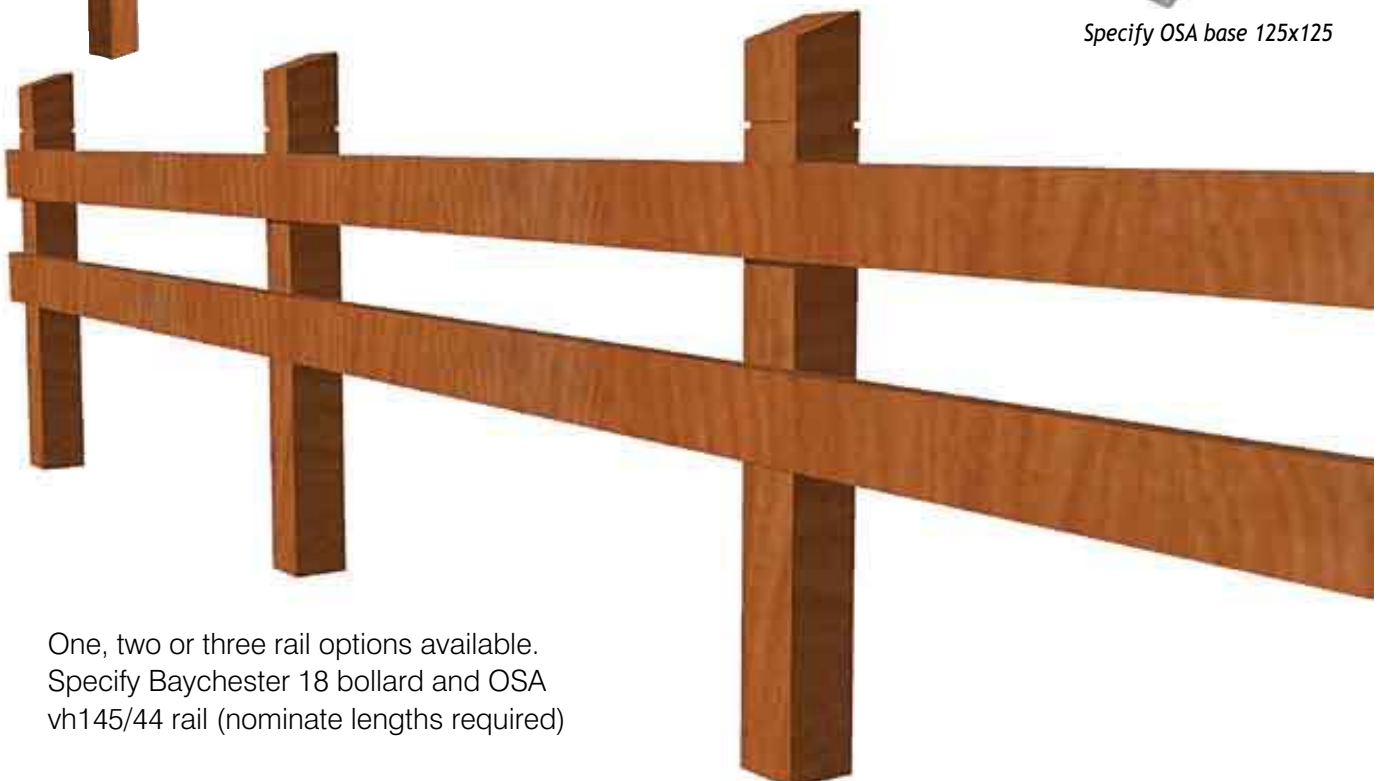

BAYCHESTER RANGE

Introduction

Posts made from natural 125 x 125 premium hardwood, Tanalith E treated.

Baychester12 Baychester1350 Baychester15 Baychester18

Specify OSA base 125x125

One, two or three rail options available.
Specify Baychester 18 bollard and OSA
vh145/44 rail (nominate lengths required)

Images assume 600mm embedment

Actual product images can be seen at www.outdoorstructures.com.au